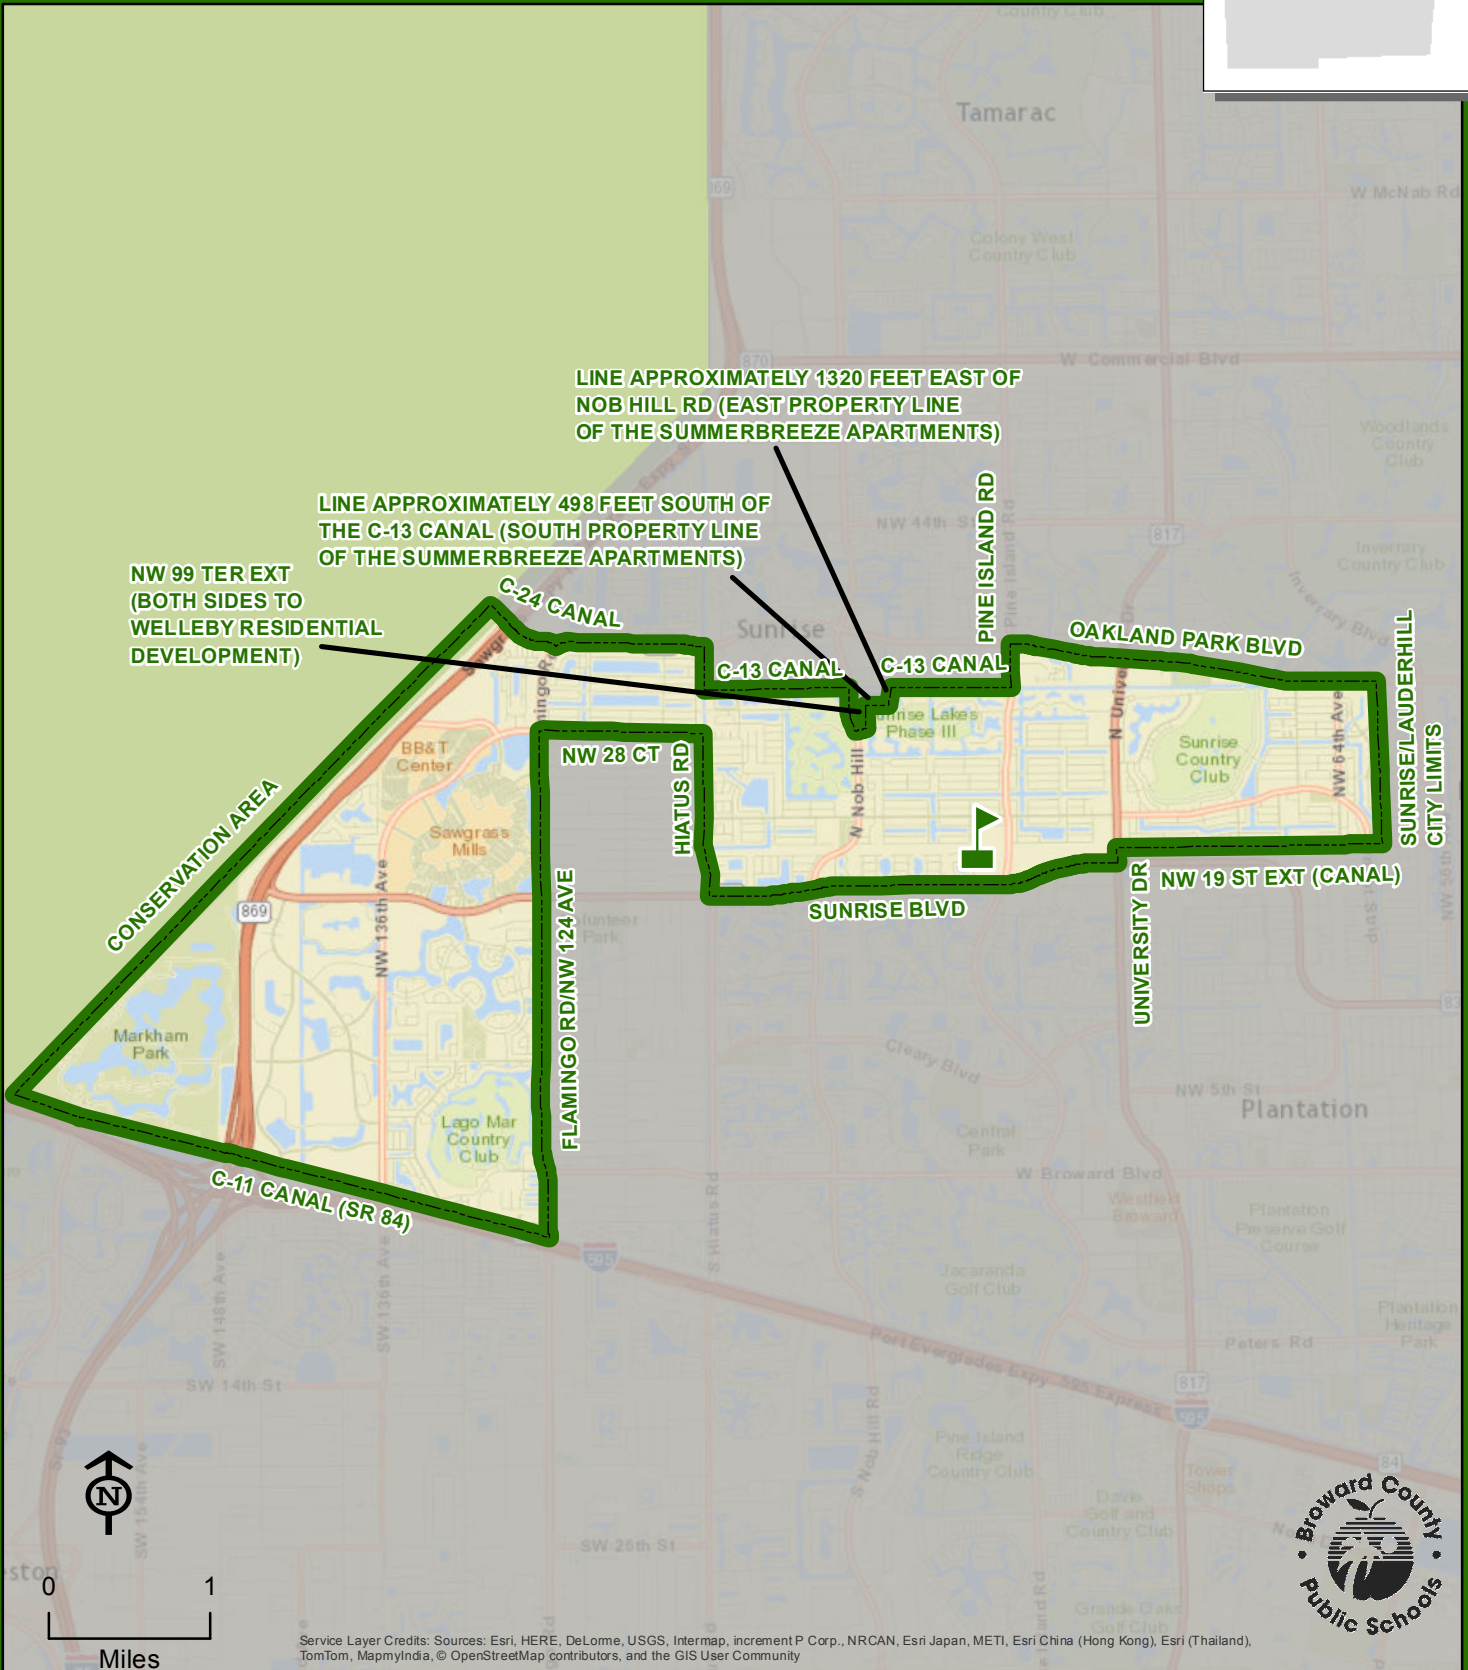

BAIR MIDDLE SCHOOL

9100 NW 21 MANOR
SUNRISE, FLORIDA 33322
754-322-2900

Innovative Program
Magnet School

BAIR

THIS MAP IS FOR CONCEPTUAL PURPOSES ONLY AND SHOULD NOT BE USED FOR LEGAL BOUNDARY DETERMINATIONS